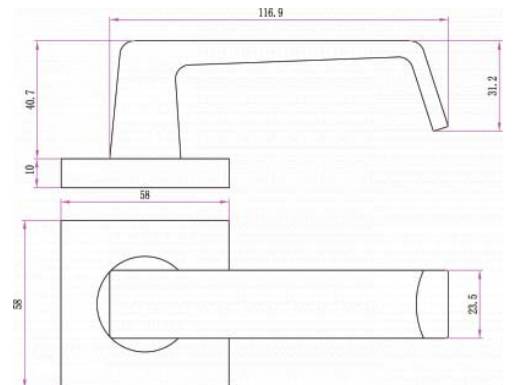

NOTES

Product code identifies SSS finish

FINISHES

Satin Rose Gold (SRG)

Satin Graphite (SGR)

Satin Black (SBL)

Satin Antique Bronze (SABZ)

Satin Antique Brass (SAB)

Satin Stainless Steel (SSS)

Polished Stainless Steel (PSS)

CERTIFICATIONS